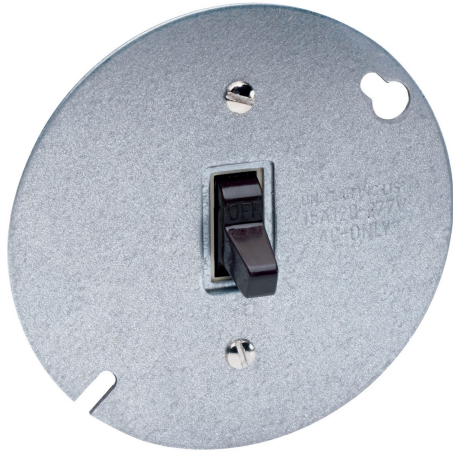

Pass and Seymour  
Cover-Mounted Switch  
Part No. 779CC5

Cover-mounted switch 15A, 125/277V.