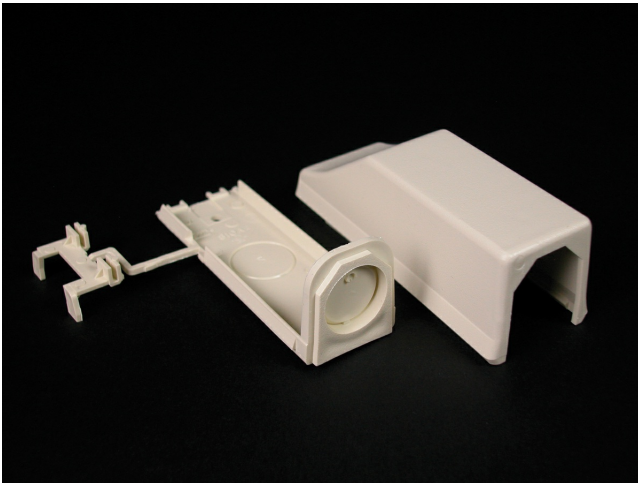

Wiremold
400/800 Entrance End Fitting
Part No. 810A2-WH

For connecting 400 or 800 Series Raceway with 1/2" trade size conduit or armored cable. 1/2" trade size KO on end and bottom.

Features & Benefits

For connecting 400 or 800 Series Raceway with 1/2" trade size conduit or armored cable. 1/2" trade size KO on end and bottom.

Specifications

General Info

Product Line	Wiremold	UPC Number	786776165265
Country Of Origin	United States	Application Sector	Residential/Commercial

Standard	cULus Listed Raceway: File E90378 Guide RJTX. Complies with flammability requirements of UL-5A. Fittings: File E90377 Guide RJYT. Meets Article 388 of NEC. UL Listed for up to 600V. Meets Section 12-2600 of CEC.	Type	Raceway
----------	---	------	---------

Dimensions

Product Width US	1.437 in	Product Length US	4.25 in
------------------	----------	-------------------	---------

Listing Agencies / 3rd Party Agencies

cULus ListingNumber	E90377	cULus Listed	Yes
---------------------	--------	--------------	-----