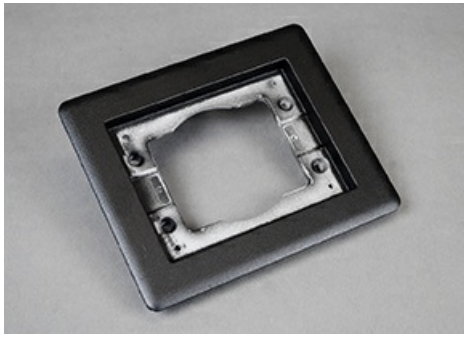

**Wiremold
Flange**
Part No. 817TCAL-BK

One-gang powder-coated aluminum combination carpet and tile flange, 6" x 5" (152.4mm x 127mm). Accepts Ortronics MAB6TJ TracJack and MAB3S2 Series II adapters and Wiremold CM Series Open System inserts, sold separately. NOTE: UL Listed for tile, terrazzo, and carpet floors. Brass covers and flanges are not interchangeable with aluminum or nonmetallic covers and flanges. Nonmetallic covers are interchangeable with aluminum flanges.

Features & Benefits

One-gang powder-coated aluminum combination carpet and tile flange, 6" x 5" (152.4mm x 127mm). Accepts Ortronics MAB6TJ TracJack and MAB3S2 Series II adapters and Wiremold CM Series Open System inserts, sold separately. NOTE: UL Listed for tile, terrazzo, and carpet floors. Brass covers and flanges are not interchangeable with aluminum or nonmetallic covers and flanges. Nonmetallic covers are interchangeable with aluminum flanges.

Specifications

General Info

Product Line	Wiremold	Color	Black
Finish	Powder Coat	UPC Number	786564079644
Country Of Origin	China	Construction	Unassembled
Application Sector	Commercial	Standard	cULus Listed Metallic Outlet Boxes: File E2961 Guide QCIT Meets Article 314.27(C) of NEC.
Warranty Type	1-Year from Installation or 2-Years from Day of Sale	Type	Accessory

Dimensions

Product Width US	5.166 in	Product Weight US	0.69 lb
Product Height US	6.166 in		

Listing Agencies / 3rd Party Agencies

cULus ListingNumber E2961

cULus Listed

Yes

Additional Information

RoHS Compliant Yes