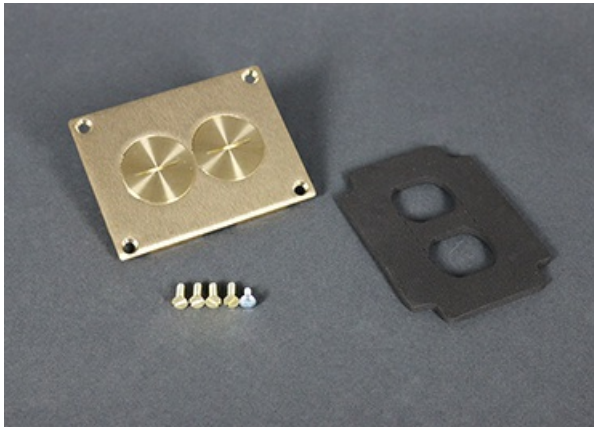

Wiremold
Source 1 Cover Plate
Part No. 828SPTC

Brass duplex cover plate, screw plugs. Screw plugs are 1 1/2" (38mm) in diameter. NOTE: Brass covers and flanges are not interchangeable with aluminum or nonmetallic covers and flanges. Nonmetallic covers are interchangeable with aluminum flanges.

Features & Benefits

Brass duplex cover plate, screw plugs. Screw plugs are 1 1/2" (38mm) in diameter. NOTE: Brass covers and flanges are not interchangeable with aluminum or nonmetallic covers and flanges. Nonmetallic covers are interchangeable with aluminum flanges.

Specifications

General Info

Product Line	Wiremold	UPC Number	786564006251
Country Of Origin	China	Construction	Assembled
Application Sector	Commercial	Standard	cULus Listed Metallic Outlet Boxes: File E2961 Guide QCIT. Meets Article 314.27(C) of NEC.
Type	Floor Box		

Dimensions

Product Width US	3.25 in	Product Depth US	4.25 in
Product Height US	0.25 in		

Listing Agencies / 3rd Party Agencies

cULus ListingNumber	E2961	cULus Listed	Yes
---------------------	-------	--------------	-----