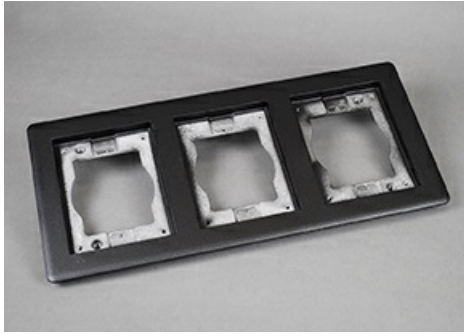

Wiremold Carpet and Tile Flange

Part No. 837TCAL-BK

Three-gang powder-coated aluminum combination carpet and tile flange, 6.080" x 13.17" (154.4mm x 335mm). Accepts Ortronics MAB6TJ TracJack and MAB3S2 Series II adapters and Wiremold CM Series inserts, sold separately. NOTE: Brass covers and flanges are not interchangeable with aluminum or nonmetallic covers and flanges. Nonmetallic covers are interchangeable with aluminum flanges.

Features & Benefits

Three-gang powder-coated aluminum combination carpet and tile flange, 6.080" x 13.17" (154.4mm x 335mm). Accepts Ortronics MAB6TJ TracJack and MAB3S2 Series II adapters and Wiremold CM Series inserts, sold separately.

NOTE: Brass covers and flanges are not interchangeable with aluminum or nonmetallic covers and flanges. Nonmetallic covers are interchangeable with aluminum flanges.

Specifications

General Info

Product Line	Wiremold	Color	Black
Finish	Powder Coat	UPC Number	786564079767
Country Of Origin	China	Construction	Unassembled
Application Sector	Commercial	Standard	cULus Listed Metallic Outlet Boxes: File E2961 Guide QCIT Meets Article 314.27(C) of NEC.
Warranty Type	1-Year from Installation or 2-Years from Day of Sale	Type	Accessory

Dimensions

Product Width US	6.166 in	Product Weight US	1.686 lb
Product Length US	13.187 in		

Listing Agencies / 3rd Party Agencies

cULus ListingNumber E2961

cULus Listed

Yes

Additional Information

RoHS Compliant Yes