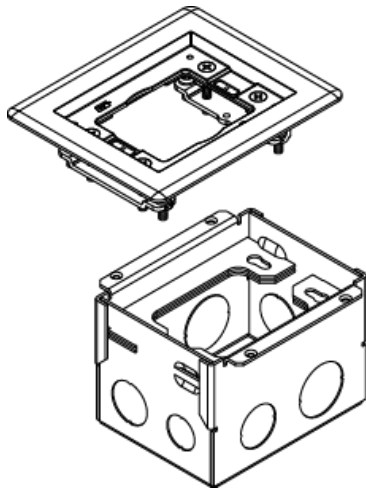

Wiremold
880W1817B Series One-Gang Steel Floor Box for Wood Floors
Part No. 880W1817B

880W1 Floor Box with 817B Brass Flange included. Flange can be used for tile or carpet applications. Order cover separately.

Features & Benefits

880W1 Floor Box with 817B Brass Flange included. Flange can be used for tile or carpet applications. Order cover separately.

Specifications

General Info

Product Line	Wiremold	UPC Number	786564035541
Country Of Origin	Mexico	Construction	Not Assembled
Application Sector	Commercial	Standard	cULus Listed Metallic Outlet Boxes: File E2961 Guide QCIT Meets Article 314.27(C) of NEC.
Type	Floor Box		