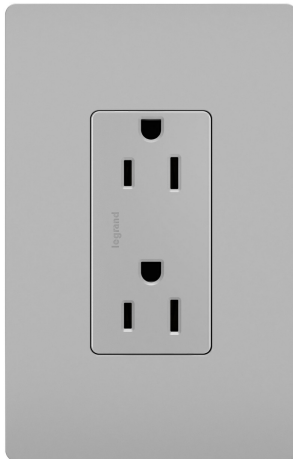

**Legrand**  
radiant® Outlet  
Part No. 885GRYCC12

Take a step up from the standard. This duplex outlet installs easily for the basic power every home needs, while elevating your space with the sleek, clean lines of radiant® for a sophisticated look. Made exclusively for use with screwless Wall Plates from the radiant® Collection, sold separately.

## Features & Benefits

Part of the radiant: collection.

Extra-long strap.

Tri-drive screws.

Side wire accepts #12 - #14 AWG solid. Push wire accepts #14 AWG solid only.

High-impact resistant thermoplastic construction.