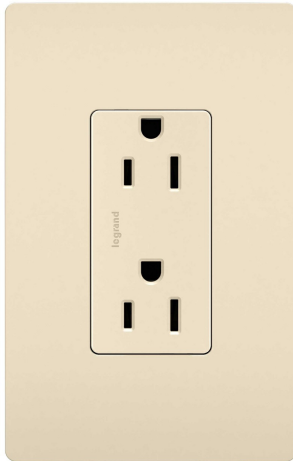

radiant Collection  
radiant® Self-Grounding Outlet, Light Almond  
Part No. 885SLA

Take a step up from the standard. This duplex outlet installs easily for the basic power every home needs, while elevating your space with the sleek, clean lines of radiant® for a sophisticated look. It is also designed to automatically ground to the electrical box when installed~

## Features & Benefits

Replaces any standard outlet with ease, in as little as 10 minutes.

Features durable, high-impact resistant thermoplastic construction.

Ensures grounding for electrical safety with automatic ground clip.

More color options available to fit any style, including finishes to match current hardware and lighting trends.

Complete the look with a sleek, screwless radiant® Wall Plate, and coordinate with other designer switches and outlets available from the radiant® Collection.