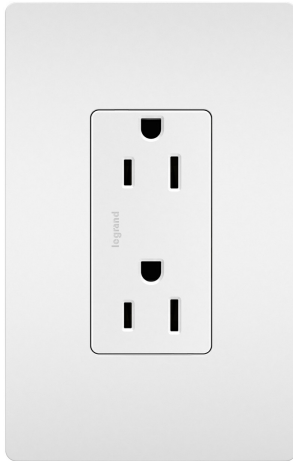

radiant Collection
radiant® Self-Grounding Outlet, White
Part No. 885SW

Take a step up from the standard. This duplex outlet installs easily for the basic power every home needs, while elevating your space with the sleek, clean lines of radiant® for a sophisticated look. It is also designed to automatically ground to the electrical box when installed; ideal for homes in highly-populated cities or regions where structures may not already be grounded for electrical safety. Not sure if your home's electrical wiring is grounded? Outlets with only two slots for plug prongs are not grounded. For three-prong outlets, tester devices are available to confirm proper grounding, or you can call your local electrician for an inspection. Made exclusively for use with screwless Wall Plates from the radiant® Collection, sold separately.

Features & Benefits

Replaces any standard outlet with ease, in as little as 10 minutes.

Features durable, high-impact resistant thermoplastic construction.

Ensures grounding for electrical safety with automatic ground clip.

More color options available to fit any style, including finishes to match current hardware and lighting trends.

Complete the look with a sleek, screwless radiant® Wall Plate, and coordinate with other designer switches and outlets available from the radiant® Collection.