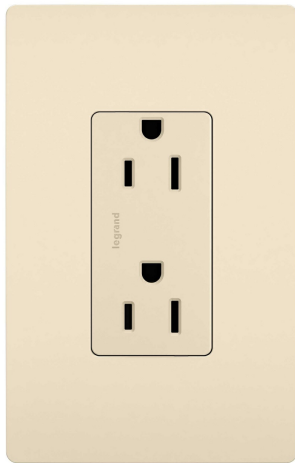

radiant Collection  
radiant® Tamper-Resistant Outlet  
Part No. 885TRLA100

Take a step up from the standard. This tamper-resistant duplex outlet installs easily for the basic power every home needs, while elevating your space with the sleek, clean lines of radiant® for a sophisticated look. Made exclusively for use with screwless Wall Plates from the radiant® Collection, sold separately.

Complete the look with a sleek, screwless radiant® Wall Plate, and coordinate with other designer switches and outlets available from the radiant® Collection.

Features durable, high-impact resistant thermoplastic construction.

### General Info

Product Line	Pass & Seymour	Color	Light Almond
Country Of Origin	China	Outlet Type	Indoor, Residential, Tamper-Resistant