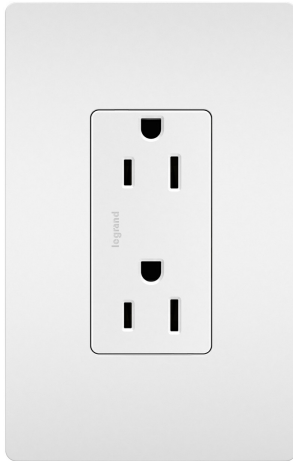

radiant Collection
radiant® Outlet, White
Part No. 885W

Take a step up from the standard. This duplex outlet installs easily for the basic power every home needs, while elevating your space with the sleek, clean lines of radiant® for a sophisticated look. Made exclusively for use with screwless Wall Plates from the radiant® Collection, sold separately.

Features & Benefits

Replaces any standard outlet with ease, in as little as 10 minutes.

Features durable, high-impact resistant thermoplastic construction.

More color options available to fit any style, including finishes to match current hardware and lighting trends.

Complete the look with a sleek, screwless radiant® Wall Plate, and coordinate with other designer switches and outlets available from the radiant® Collection.

Specifications

General Info

Product Line	Pass & Seymour	Color	White
Finish	Matte	UPC Number	785007885057
Country Of Origin	China	Number of Receptacles	2
Application Sector	Residential	Standard	UL 498
Warranty Type	1-Year Limited Warranty	Type	Outlet