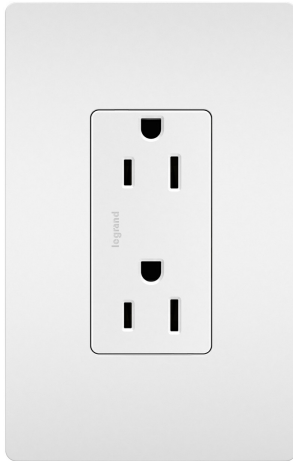

radiant Collection  
radiant® Outlet, White  
Part No. 885WCC21

Take a step up from the standard. This duplex outlet installs easily for the basic power every home needs, while elevating your space with the sleek, clean lines of radiant® for a sophisticated look. Made exclusively for use with screwless Wall Plates from the radiant® Collection, sold separately.

## Features & Benefits

Replaces any standard outlet with ease, in as little as 10 minutes.

Features durable, high-impact resistant thermoplastic construction.

More color options available to fit any style, including finishes to match current hardware and lighting trends.

### Dimensions

Product Width US	1.29 in	Product Depth US	1.0 in
Product Height US	4.2 in		