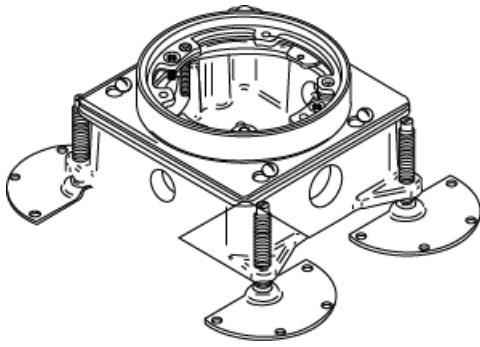

Wiremold
880 Series™ Shallow Cast Iron Single Service Floor Box
Part No. 887B

The 880 Series™ Floor Box provides an excellent solution for the low density power or communication requirements in open space areas. The 880 Series™ brings the power or communication service directly to the workstation. The 887B floor box is a cast iron floor box for on-grade applications. The 880 Series™ is supported by one of the most complete lines of brass, brushed aluminum, and nonmetallic activations in the industry. Some applications for the 880 Series Floor Box are retail facilities, commercial offices, hotels, and financial institutions.

Features & Benefits

The 880 Series™ Floor Box provides an excellent solution for the low density power or communication requirements in open space areas. The 880 Series™ brings the power or communication service directly to the workstation. The 887B floor box is a cast iron floor box for on-grade applications. The 880 Series™ is supported by one of the most complete lines of brass, brushed aluminum, and nonmetallic activations in the industry. Some applications for the 880 Series Floor Box are retail facilities, commercial offices, hotels, and financial institutions.

Dimensions

Product Width US	4.8 in	Product Weight US	3.9 lb
Product Volume US	76.81 cu in	Product Depth US	4.8 in
Product Height US	2.63 in	Cubic Capacity	24.7 cu in

Listing Agencies / 3rd Party Agencies