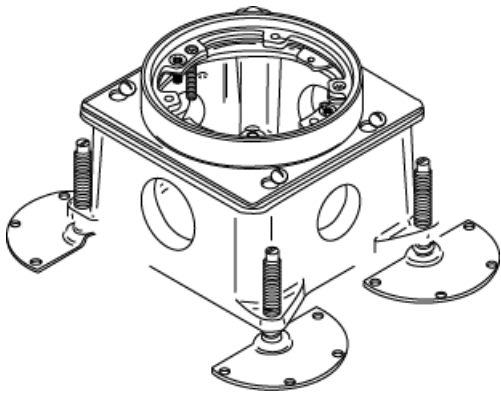

Wiremold
889B Cast-Iron Floor Box
Part No. 889B

The 880 Series Floor Box provides an excellent solution for the low density power or communication requirements in open space areas. The 880 Series brings the power or communication service directly to the workstation. The 880 Series comes in a cast iron version for on grade applications and an economical stamped steel version for above grade applications. The 880 Series is supported by one of the most complete lines of brass, brushed aluminum, and nonmetallic activations in the industry. Some applications for the 880 Series Floor Box are retail facilities, commercial offices, hotels, and financial institutions.

Features & Benefits

The 880 Series Floor Box provides an excellent solution for the low density power or communication requirements in open space areas. The 880 Series brings the power or communication service directly to the workstation. The 880 Series comes in a cast iron version for on grade applications and an economical stamped steel version for above grade applications. The 880 Series is supported by one of the most complete lines of brass, brushed aluminum, and nonmetallic activations in the industry. Some applications for the 880 Series Floor Box are retail facilities, commercial offices, hotels, and financial institutions.

Dimensions

Product Width US	4.8 in	Product Depth US	4.8 in
Product Height US	3.5 in	Cubic Capacity	40 cu in

Listing Agencies / 3rd Party Agencies

cULus ListingNumber	E2961	cULus Listed	Yes
---------------------	-------	--------------	-----