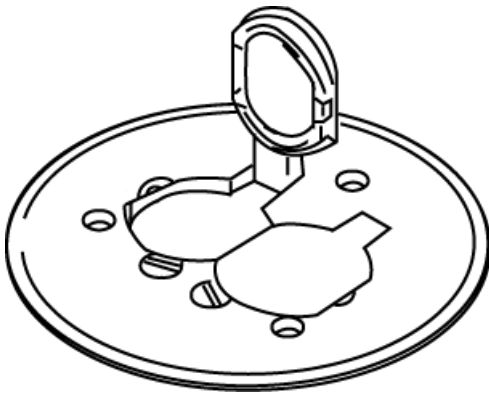

Wiremold
Ratchet-Pro™ Series Round Brass Duplex Cover Plate
Part No. 895

The Wiremold Ratchet-Pro™ brass duplex cover plate with flip lids, 5 1/2 inch (140mm) for carpet or tile installations. NOTE: All cover plates are furnished with gasket and three screws.

Features & Benefits

The Wiremold Ratchet-Pro™ brass duplex cover plate with flip lids, 5 1/2 inch (140mm) for carpet or tile installations. NOTE: All cover plates are furnished with gasket and three screws.

Specifications

General Info

Product Line	Wiremold	Color	Brass
UPC Number	786564276319	Country Of Origin	China
Construction	Assembled	Cover Material	Brass
Application Sector	Commercial	Standard	cULus Listed Metallic Outlet Boxes: File E2961 Guide QCIT Meets Article 314.27(C) of NEC.
Warranty Type	1-Year from Installation or 2-Years from Day of Sale	Type	Cover

Dimensions

Product Width US	5.5 in	Product Weight US	1.16 lb
Product Volume US	7.56 cu in	Product Depth US	5.5 in
Product Height US	0.25 in		

Listing Agencies / 3rd Party Agencies

cULus ListingNumber E2961