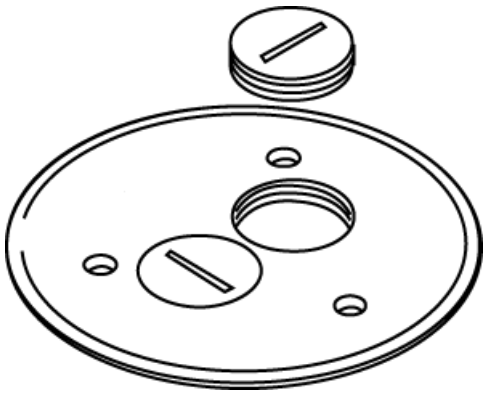

Wiremold
Ratchet-Pro 881 Series Cover Plate With Two Screw Plug Openings
Part No. 895SPCAL

Brushed aluminum cover plate with two screw plug openings, 5 1/2" (140mm) for carpet. NOTE: For carpet or tile installations. All cover plates are furnished with gasket and three screws. The 895P Polycarbonate Series Cover Plates must be field modified for dual service.

Features & Benefits

Brushed aluminum cover plate with two screw plug openings, 5 1/2" (140mm) for carpet. All cover plates are furnished with gasket and three screws. The 895P Polycarbonate Series Cover Plates must be field modified for dual service.

NOTE: For carpet or tile installations

Specifications

General Info

Product Line	Wiremold	UPC Number	786564032540
Country Of Origin	China	Construction	Assembled
Number of Knockouts	1	Cover Material	Brushed Aluminum
Application Sector	Commercial, Education, Healthcare, Hospitality	Standard	cULus Listed Metallic Outlet Boxes: File E2961 Guide QCIT Meets Article 314.27(C) of NEC.
Warranty Type	1-Year from Installation or 2-Years from Day of Sale	Type	Cover, Plug

Dimensions

Product Width US	5.5 in	Product Weight US	0.69 lb
------------------	--------	-------------------	---------

Listing Agencies / 3rd Party Agencies

cULus ListingNumber	E2961	cULus Listed	Yes
---------------------	-------	--------------	-----