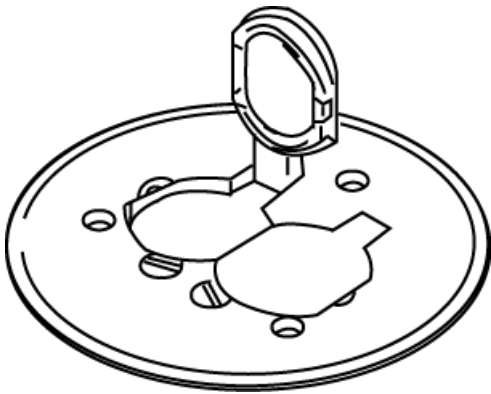

Wiremold
Ratchet-Pro 881 Series Duplex Cover Plate With Flip Lids - Gray
Part No. 895TCAL-GY

Brushed aluminum duplex cover plate with flip lids, 5 1/2" (140mm) for carpet. NOTE: For carpet or tile installations. All cover plates are furnished with gasket and three screws. The 895P Polycarbonate Series Cover Plates must be field modified for dual service.

Features & Benefits

This product meets the material restrictions of RoHS

Dead-Front protection with the Ratchet-Pro Covers

Slide covers snap back into place when receptacle is not in use to prevent dirt and debris from entering device.

Aluminum Duplex Power Plate

Available in black 895AL-BK, brass 895AL-BS, gray 895AL-GY, nickel 895AL-NK and bronze 895AL-BZ

Specifications

General Info

Product Line	Wiremold	UPC Number	786564079859
Country Of Origin	China	Construction	Assembled
Cover Material	Aluminum	Application Sector	Commercial, Education, Healthcare, Hospitality
Standard	cULus Listed Metallic Outlet Boxes: File E2961 Guide QCIT Meets Article 314.27(C) of NEC.	Warranty Type	1-Year from Installation or 2-Years from Day of Sale
Type	Cover		

Dimensions

Product Width US	5.5 in	Product Weight US	0.48 lb
Product Height US	0.25 in		

Listing Agencies / 3rd Party Agencies

cULus ListingNumber	E2961	cULus Listed	Yes
---------------------	-------	--------------	-----