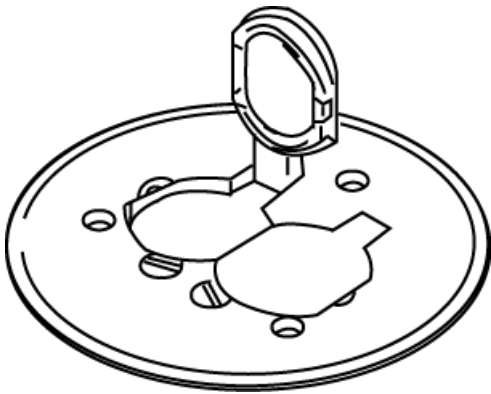

Wiremold
Ratchet-Pro™ Series Aluminum Duplex Cover Plate
Part No. 895TCAL

The Wiremold Ratchet-Pro™ brushed aluminum duplex cover plate with flip lids, 5 1/2 inch (140mm) for carpet or tile installations. Cover also works with 880 Series™ boxes. NOTE: All cover plates are furnished with gasket and three screws. The 895P Polycarbonate Series Cover Plates must be field modified for dual service.

Features & Benefits

This product meets the material restrictions of RoHS

Specifications

General Info

Product Line	Wiremold	Color	Aluminum
UPC Number	786564017257	Country Of Origin	China
Construction	Assembled	Application Sector	Commercial
Standard	cULus Listed Metallic Outlet Boxes: File E2961 Guide QCIT, Meets Article 314.27(C) of NEC.	Type	Floor Box

Dimensions

Product Width US	5.5 in	Product Weight US	0.46 lb
Product Volume US	7.56 cu in	Product Depth US	5.5 in
Product Height US	0.25 in		

Listing Agencies / 3rd Party Agencies

cULus ListingNumber	E2961	cULus Listed	Yes
---------------------	-------	--------------	-----