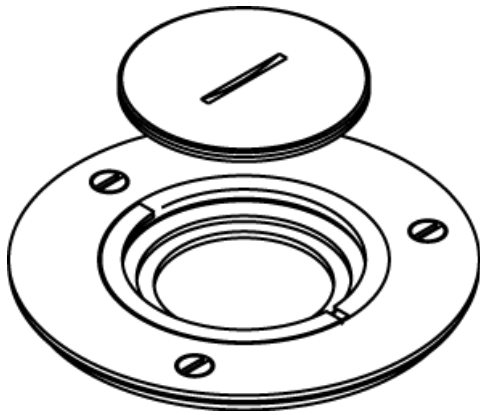

Wiremold
880 Series™ and Ratchet-Pro 881 Series Brass Cover Plate
Part No. 896TCK

Brass communications or power cover plate with 2 1/4" (57mm) threaded opening for tile. NOTE: For carpet or tile installations. All cover plates are furnished with gasket and three screws. The 895P Polycarbonate Series Cover Plates must be field modified for dual service.

Features & Benefits

Brass cover plate with 2 1/4" (57mm) threaded opening for tile. Furnished with gasket and three screws.

Specifications

General Info

Product Line	Wiremold	UPC Number	786564276500
Country Of Origin	China	Construction	Assembled
Application Sector	Commercial	Standard	cULus Listed Metallic Outlet Boxes: File E2961 Guide QCIT Meets Article 314.27(C) of NEC.
Type	Floor Box		

Dimensions

Product Width US	4.25 in
------------------	---------

Listing Agencies / 3rd Party Agencies

cULus ListingNumber	E2961	cULus Listed	Yes
---------------------	-------	--------------	-----

Additional Information