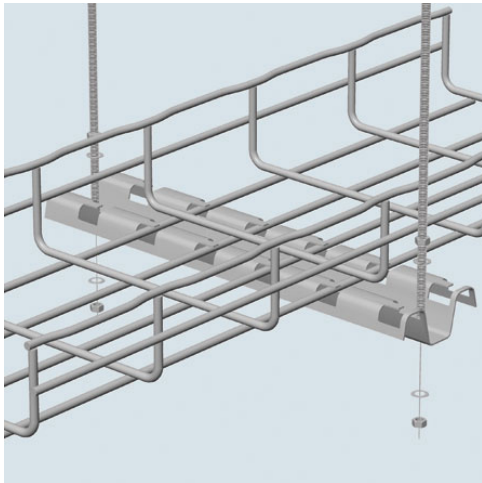

Cablofil
FAS SUPPORT PROFILE-PAINTED (1D,2W,20L)
Part No. 930022

Cablofil Wiremesh Cable Tray concept based upon performance, safety and economy

Features & Benefits

Cablofil's Wiremesh Cable Tray concept is based on performance, safety, and economy. These three qualities make the Cablofil Wiremesh Cable Tray system preferred by installers

Cablofil adapts to the most complex configurations

Structure provides maximum strength for minimum weight

Ease of creating fittings on-site

Wide range of unique and universal accessories

Complete freedom in routing

Exceptionally fast installation

Specifications

General Info

Product Line	Cablofil	Finish	Painted
UPC Number	800388006430	Country Of Origin	China
Application Sector	Commercial, Industrial	Type	Supports

Dimensions

Product Width US	2.67 in	Product Weight US	1.3 lb
Product Volume US	0.031 cu ft	Product Depth US	19.45 in
Product Height US	1.033 in		

Trade Programs

BAA

Yes
