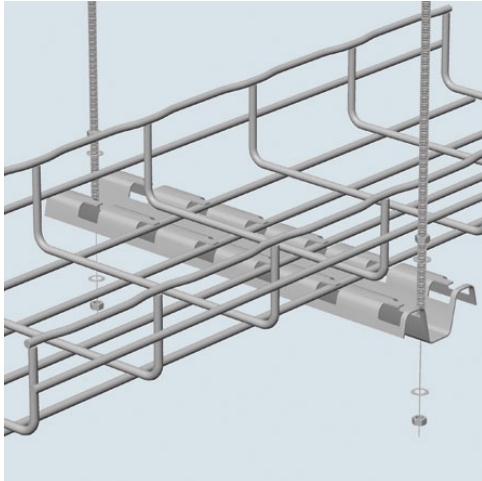

Cablofil  
FAS SUPPORT PROFILE-PAINTED (1D,2W,28L)  
Part No. 930028

Cablofil Wiremesh Cable Tray concept based upon performance, safety and economy

## Features & Benefits

three qualities which make Cablofil Wiremesh Cable Tray system preferred by installers. Cablofil adapts to the most complex configurations, and its structure gives maximum strength for minimum weight. The ease of creating fittings, carried out on site, as well as the wide range of unique and universal accessories gives complete freedom in routing combined with exceptionally fast installation.

### Dimensions

Product Width US	2.67 in	Product Weight US	1.82 lb
Product Volume US	0.044 cu ft	Product Depth US	27.32 in
Product Height US	1.033 in		