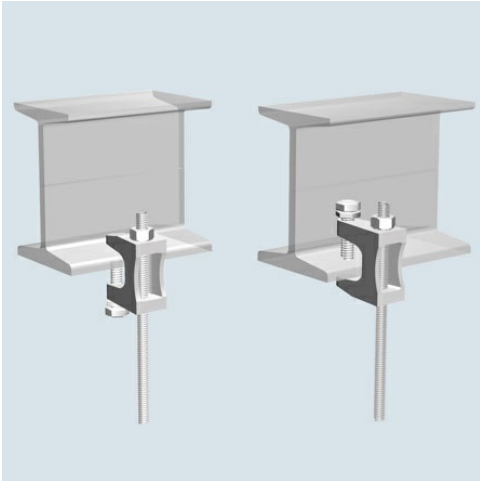

Cablofil
1/4" THREADED ROD BEAM CLAMP [941063]
Part No. 941063

Cablofil Wiremesh Cable Tray concept based upon performance, safety and economy: three qualities which make Cablofil Wiremesh Cable Tray system preferred by installers. Cablofil adapts to the most complex configurations, and its structure gives maximum strength for minimum weight. The ease of creating fittings, carried out on site, as well as the wide range of unique and universal accessories gives complete freedom in routing combined with exceptionally fast installation.

Features & Benefits

Attaches threaded rod directly to I-beam. Threaded rod and nut are sold separately. Set screw and jam nut included.

Specifications

General Info

Product Line	Cablofil	Finish	Electrozinc
UPC Number	800388008762	Country Of Origin	China

Dimensions

Product Width US	1.75 in	Product Weight US	0.23 lb
Product Volume US	0.002 cu ft	Product Depth US	1.25 in
Product Height US	1.5 in		

Additional Information

RoHS Conformant	Yes
-----------------	-----