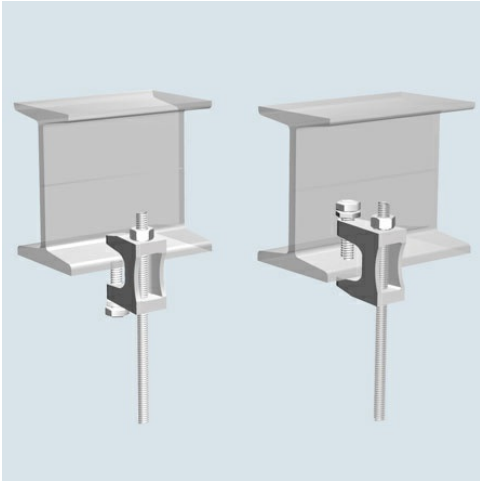

Cablofil
3/8" THREADED ROD BEAM CLAMP [941074]
Part No. 941074

Cablofil Wiremesh Cable Tray concept based upon performance, safety and economy: three qualities which make Cablofil Wiremesh Cable Tray system preferred by installers. Cablofil adapts to the most complex configurations, and its structure gives maximum strength for minimum weight. The ease of creating fittings, carried out on site, as well as the wide range of unique and universal accessories gives complete freedom in routing combined with exceptionally fast installation.

Features & Benefits

Attaches threaded rod directly to I-beam. Threaded rod and nut are sold separately. Set screw and jam nut included.

Specifications

General Info

Product Line	Cablofil	Finish	Electrozinc
UPC Number	800388008861	Country Of Origin	China

Dimensions

Product Width US	1.0 in	Product Weight US	0.2 lb
Product Volume US	0.001 cu ft	Product Depth US	1.75 in
Product Height US	1.3 in		

Additional Information

RoHS Conformant	Yes
-----------------	-----