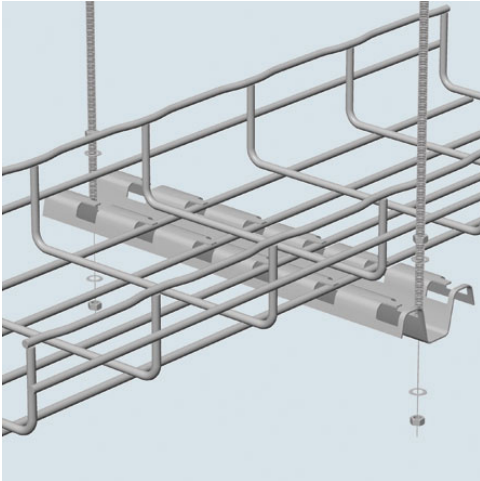

Cablofil
FAS PROFILE-BLACK (1D,,2W,,12L) [941155]
Part No. 941155

Cablofil Wiremesh Cable Tray concept based upon performance, safety and economy; three qualities which make Cablofil Wiremesh Cable Tray system preferred by installers. Cablofil adapts to the most complex configurations, and its structure gives maximum strength for minimum weight. The ease of creating fittings, carried out on site, as well as the wide range of unique and universal accessories gives complete freedom in routing combined with exceptionally fast installation.

Features & Benefits

For trapeze hung installations, use 4inch longer profile than tray width. Example: for CF 54/300 tray (12inch) use FAS P400 (16inch). Maximum threaded rod size is 3/8inch. For use with larger sizes of threaded rod, bracket holes must be drilled larger. Patented FAS style attachment secures tray without nuts and bolts. Threaded rods, nuts and washers sold separately.

Specifications

General Info

Product Line	Cablofil	Finish	Custom Painted
UPC Number	800388009523	Country Of Origin	China
Type	Supports		

Dimensions

Product Width US	2.67 in	Product Weight US	0.77 lb
Product Volume US	0.018 cu ft	Product Depth US	11.57 in
Product Height US	1.033 in		