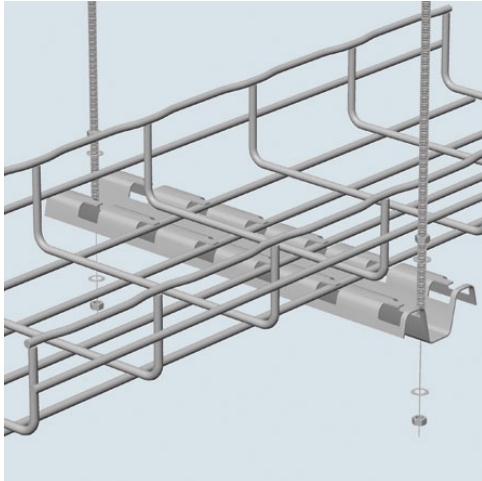

Cablofil
FAS PROFILE-BLACK (1D,,2W,,28L) [941162]
Part No. 941162

Cablofil Wiremesh Cable Tray concept based upon performance, safety and economy; three qualities which make Cablofil Wiremesh Cable Tray system preferred by installers. Cablofil adapts to the most complex configurations, and its structure gives maximum strength for minimum weight. The ease of creating fittings, carried out on site, as well as the wide range of unique and universal accessories gives complete freedom in routing combined with exceptionally fast installation.

Features & Benefits

For trapeze hung installations, use 4 inch longer profile than tray width. Example: for CF 54/300 tray (12 inch) use FAS P400 (16 inch)

Maximum threaded rod size is 3/8 inch. For use with larger sizes of threaded rod, bracket holes must be drilled larger

Patented FAS style attachment secures tray without nuts and bolts

Threaded rods, nuts and washers sold separately

Specifications

General Info

Product Line	Cablofil	Finish	PE
UPC Number	800388009585	Country Of Origin	China
Application Sector	Commercial, Industrial	Type	Supports

Dimensions

Product Width US	2.67 in	Product Weight US	1.82 lb
Product Volume US	0.044 cu ft	Product Depth US	27.32 in
Product Height US	1.033 in		

Additional Information

RoHS Compliant	Yes
----------------	-----