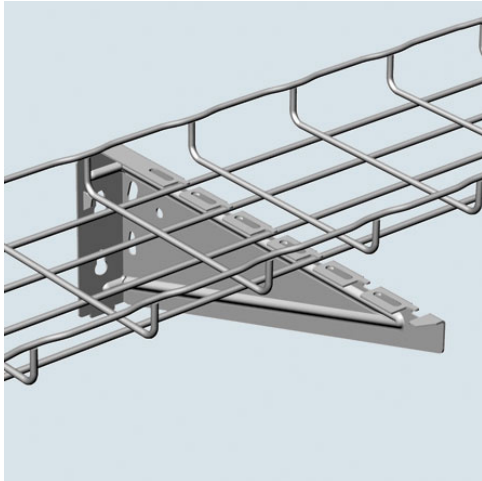

Cablofil
FAS UNIVERSAL BRACKET-BLACK (2D,4W,6L)
Part No. 941268

Cablofil Wiremesh Cable Tray concept based upon performance, safety and economy; three qualities which make Cablofil Wiremesh Cable Tray system preferred by installers. Cablofil adapts to the most complex configurations, and its structure gives maximum strength for minimum weight. The ease of creating fittings, carried out on site, as well as the wide range of unique and universal accessories gives complete freedom in routing combined with exceptionally fast installation.

Features & Benefits

Use for tray support in under floor application in combination with EDF Rail. Use patented locking tabs on FAS U to secure tray without additional hardware. Supports wider tray and heavier loads than FAS L. FAS U snaps directly into EDF rail.