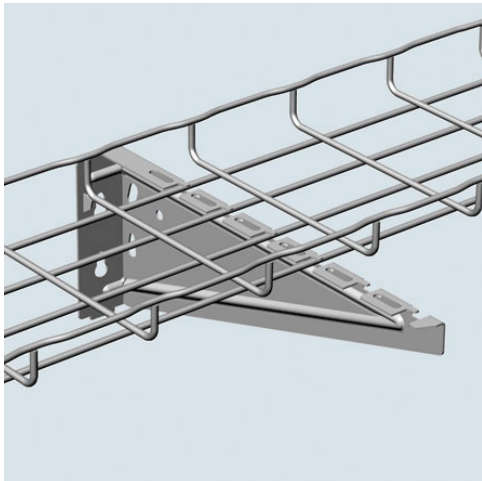

Cablofil
FAS UNIVERSAL BRACKET-BLACK (2D,4W,8L)
Part No. 941269

Cablofil Wiremesh Cable Tray concept based upon performance, safety and economy; three qualities which make Cablofil Wiremesh Cable Tray system preferred by installers. Cablofil adapts to the most complex configurations, and its structure gives maximum strength for minimum weight. The ease of creating fittings, carried out on site, as well as the wide range of unique and universal accessories gives complete freedom in routing combined with exceptionally fast installation.

Features & Benefits

Use for tray support in under floor application in combination with EDF Rail. Use patented locking tabs on FAS U to secure tray without additional hardware. Supports wider tray and heavier loads than FAS L. FAS U snaps directly into EDF rail.