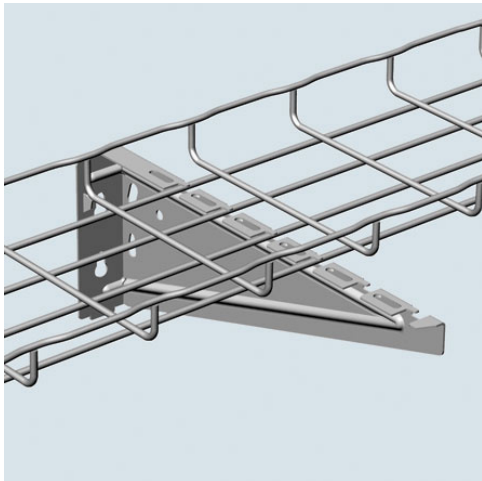

Cablofil
FAS UNIVERSAL BRACKET-BLACK (2D,8W,24L)
Part No. 941273

Cablofil Wiremesh Cable Tray concept based upon performance, safety and economy: three qualities which make Cablofil Wiremesh Cable Tray system preferred by installers. Cablofil adapts to the most complex configurations, and its structure gives maximum strength for minimum weight. The ease of creating fittings, carried out on site, as well as the wide range of unique and universal accessories gives complete freedom in routing combined with exceptionally fast installation.

Features & Benefits

Use for tray support in under floor application in combination with EDF Rail. Use patented locking tabs on FAS U to secure tray without additional hardware. Supports wider tray and heavier loads than FAS L. FAS U snaps directly into EDF rail.