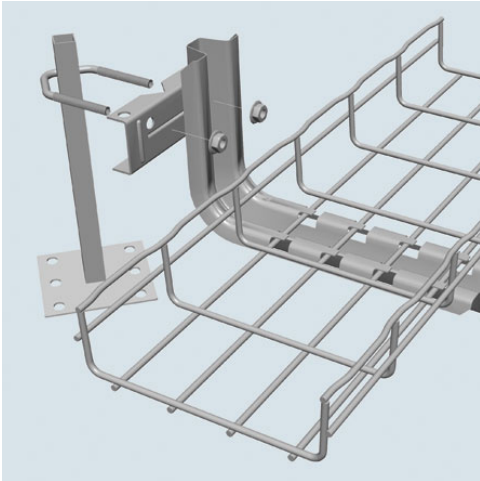

Cablofil
UNDER FLOOR SUPPORT CLAMP-BLACK (2D,,4W,,5L) [941287]
Part No. 941287

Cablofil Wiremesh Cable Tray concept based upon performance, safety and economy: three qualities which make Cablofil Wiremesh Cable Tray system preferred by installers. Cablofil adapts to the most complex configurations, and its structure gives maximum strength for minimum weight. The ease of creating fittings, carried out on site, as well as the wide range of unique and universal accessories gives complete freedom in routing combined with exceptionally fast installation.

Features & Benefits

Creates a tray support using FAS L brackets in under floor applications. To install, clamp FAS L Brackets to raised floor support through one side of U-bolt. UFC clamp works with round or square post profiles. Turn UFC support plate around if post faces are parallel with floor grid.

Specifications

General Info

Product Line	Cablofil	Finish	Custom Painted
UPC Number	800388010109	Country Of Origin	United States

Dimensions

Product Width US	4.72 in	Product Weight US	0.7 lb
Product Volume US	0.022 cu ft	Product Depth US	3.72 in
Product Height US	2.13 in		