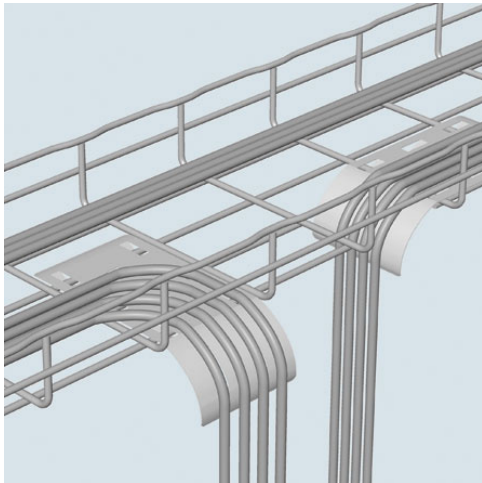

**Cablofil**  
**Obsolete SIDE DROPOUT-BLACK (0.5D,,3.5W,,6.7L) [941299]**  
Part No. 941299

Cablofil Wiremesh Cable Tray concept based upon performance, safety and economy; three qualities which make Cablofil Wiremesh Cable Tray system preferred by installers. Cablofil adapts to the most complex configurations, and its structure gives maximum strength for minimum weight. The ease of creating fittings, carried out on site, as well as the wide range of unique and universal accessories gives complete freedom in routing combined with exceptionally fast installation.

## Features & Benefits

Protects cables when exiting and entering tray. Snap in mounting tabs eliminate the need for attachment hardware and speeds install time.

### Dimensions

Product Width US	3.54 in	Product Weight US	0.2 lb
Product Volume US	0.026 cu ft	Product Depth US	6.7 in
Product Height US	1.92 in		