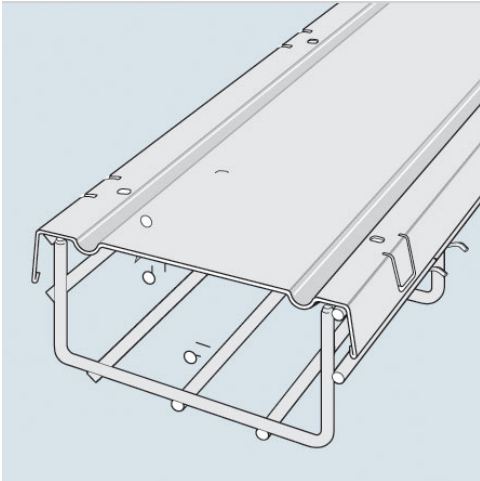

Cablofil
CABLOFIL COVER-BLACK (3 PCS) (24W) [941340]
Part No. 941340

Cablofil Wiremesh Cable Tray concept based upon performance, safety and economy; three qualities which make Cablofil Wiremesh Cable Tray system preferred by installers. Cablofil adapts to the most complex configurations, and its structure gives maximum strength for minimum weight. The ease of creating fittings, carried out on site, as well as the wide range of unique and universal accessories gives complete freedom in routing combined with exceptionally fast installation.

Features & Benefits

Cover eliminates dirt and dust build-up on cable. Field fabricate on-site to fit changes in levels. Use built-in tabs for permanent attachment to tray. 3- 3.3' covers are included in each package to cover 1-10' section of tray.

Specifications

General Info

Product Line	Cablofil	Finish	PE
UPC Number	800388010482	Country Of Origin	Italy
Application Sector	Commercial, Industrial	Type	Covers

Dimensions

Product Width US	25.5 in	Product Weight US	28.21 lb
Product Volume US	0.583 cu ft	Product Depth US	39.5 in
Product Height US	1.0 in		