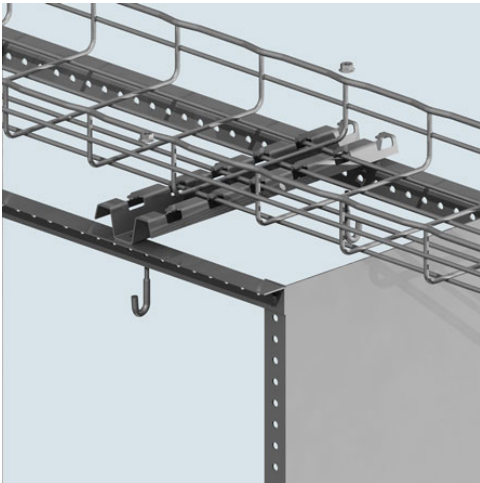

Cablofil
5/16" J BOLT & NUT ATTACHMENT-PAINTED (2 PCS)
Part No. 942383

Cablofil Wiremesh Cable Tray concept based upon performance, safety and economy: three qualities which make Cablofil Wiremesh Cable Tray system preferred by installers. Cablofil adapts to the most complex configurations, and its structure gives maximum strength for minimum weight. The ease of creating fittings, carried out on site, as well as the wide range of unique and universal accessories gives complete freedom in routing combined with exceptionally fast installation.

Features & Benefits

Use this J-Bolt in conjunction with a FAS P 200 or FAS P 300 for attachment to a 19" or 23" rack. No drilling needed.
FAS Profile sold separately. Nut included.

Specifications

General Info

Product Line	Cablofil	Finish	Custom Painted
UPC Number	800388011885	Country Of Origin	United States

Dimensions

Product Width US	1.22 in	Product Weight US	0.15 lb
Product Volume US	0.002 cu ft	Product Depth US	2.0 in
Product Height US	1.6 in		