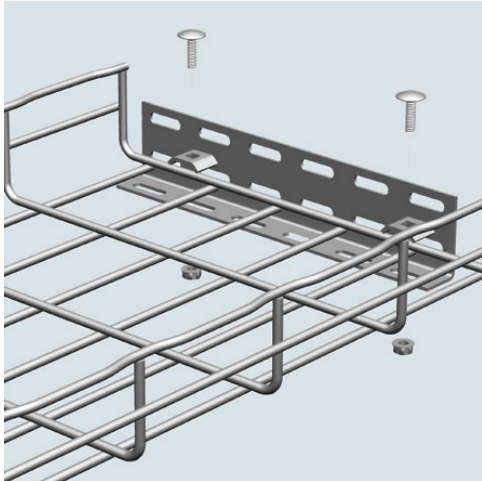

Cablofil
WALL TERMINATION KIT-PAINTED (2D,2W,9.5L)
Part No. 942391

Cablofil Wiremesh Cable Tray concept based upon performance, safety and economy; three qualities which make Cablofil Wiremesh Cable Tray system preferred by installers. Cablofil adapts to the most complex configurations, and its structure gives maximum strength for minimum weight. The ease of creating fittings, carried out on site, as well as the wide range of unique and universal accessories gives complete freedom in routing combined with exceptionally fast installation.

Features & Benefits

Wall Termination Bracket works in a variety of ways to support cable tray in telecommunications closets, equipment rooms, risers, etc. on wall or floor. Slotted design adapts to any configuration.

Kit contains two EZ BN 1/4 and two CE 25 with one HB2.

Specifications

General Info

Product Line	Cablofil	Finish	Custom Painted
UPC Number	800388011953	Country Of Origin	United States
Type	Supports		

Dimensions

Product Width US	2.0 in	Product Weight US	0.513 lb
Product Volume US	0.022 cu ft	Product Depth US	9.43 in
Product Height US	2.0 in		

Buy American Act Compliance

BAA	Yes
-----	-----