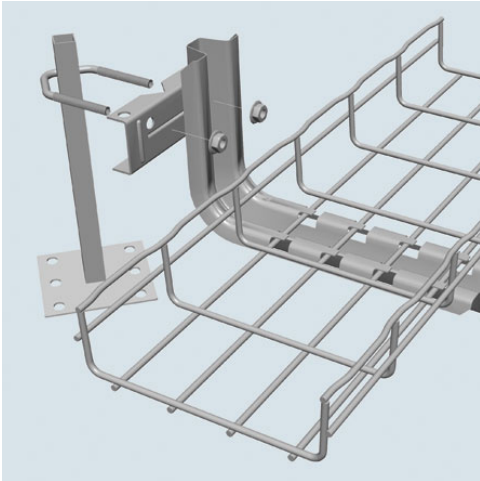

Cablofil
UNDER FLOOR SUPPORT CLAMP-WHITE (2D,,4W,,5L) [942976]
Part No. 942976

Cablofil Wiremesh Cable Tray concept based upon performance, safety and economy

Features & Benefits

three qualities which make Cablofil Wiremesh Cable Tray system preferred by installers. Cablofil adapts to the most complex configurations, and its structure gives maximum strength for minimum weight. The ease of creating fittings, carried out on site, as well as the wide range of unique and universal accessories gives complete freedom in routing combined with exceptionally fast installation.

Specifications

General Info

Product Line	Cablofil	Finish	Custom Painted
UPC Number	800388468696	Country Of Origin	China
Type	Supports		

Dimensions

Product Width US	4.72 in	Product Weight US	0.7 lb
Product Volume US	0.022 cu ft	Product Depth US	3.72 in
Product Height US	2.13 in		