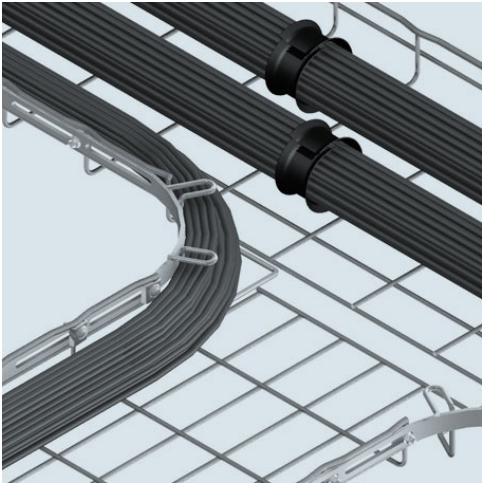

Cablofil 2 INCH DEEP RADIUS 1 T OR 2 90 DEGREE BEND KIT-BLACK (2 PCS) [943027] Part No. 943027

Cablofil Wiremesh Cable Tray concept based upon performance, safety and economy: three qualities which make Cablofil Wiremesh Cable Tray system preferred by installers. Cablofil adapts to the most complex configurations, and its structure gives maximum strength for minimum weight. The ease of creating fittings, carried out on site, as well as the wide range of unique and universal accessories gives complete freedom in routing combined with exceptionally fast installation.

Features & Benefits

Contains: two Radius Splice, ten EZBN 1/4, eight CE25 and four CE40.

Top wire loops: help contain cable in tray while being pulled.

UL Classified Splice.

Provides a sturdy radius tee: that facilitates pulling MC or large power cables.

Contains: hardware for one tee or two 90° bends.

Patented.

Specifications

General Info

UPC Number	800388016750	Country Of Origin	China
------------	--------------	-------------------	-------

Product Line	Cablofil	Finish	Custom Painted
--------------	----------	--------	----------------

Product Depth US	13.25 in
------------------	----------