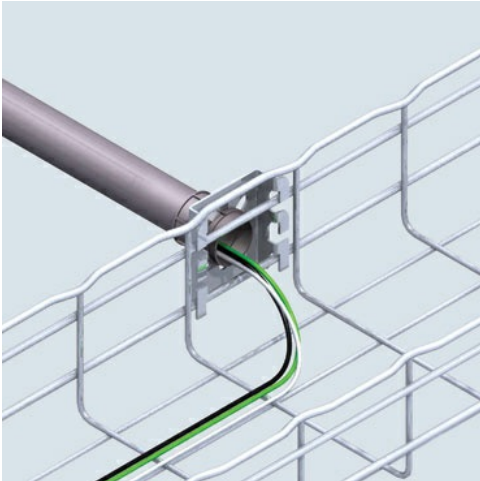

Cablofil
1" CONDUIT ATTACHMENT - PREGALV (2D,,2W,,2L) [943115]
Part No. 943115

Cablofil Wiremesh Cable Tray concept based upon performance, safety and economy

Features & Benefits

three qualities which make Cablofil Wiremesh Cable Tray system preferred by installers. Cablofil adapts to the most complex configurations, and its structure gives maximum strength for minimum weight. The ease of creating fittings, carried out on site, as well as the wide range of unique and universal accessories gives complete freedom in routing combined with exceptionally fast installation.

Specifications

General Info

Product Line	Cablofil	Finish	Pre-Galvanized GS
UPC Number	800388016316	Country Of Origin	United States

Dimensions

Product Width US	4.5 in	Product Weight US	0.2 lb
Product Volume US	0.01 cu ft	Product Depth US	4.0 in
Product Height US	1.0 in		