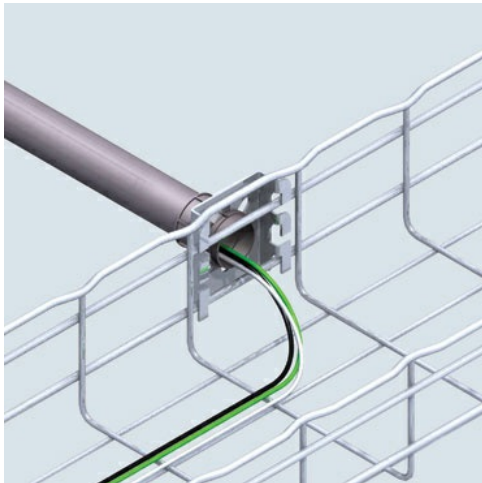

Cablofil  
3/4" CONDUIT ATTACHMENT - PREGALV (2D,,2W,,2L) [943176]  
Part No. 943176

Cablofil Wiremesh Cable Tray concept based upon performance, safety and economy

## Features & Benefits

Cablofil's Wiremesh Cable Tray concept is based on performance, safety, and economy. These three qualities make the Cablofil Wiremesh Cable Tray system preferred by installers

Cablofil adapts to the most complex configurations

Structure provides maximum strength for minimum weight

Ease of creating fittings on-site

Wide range of unique and universal accessories

Complete freedom in routing

Exceptionally fast installation