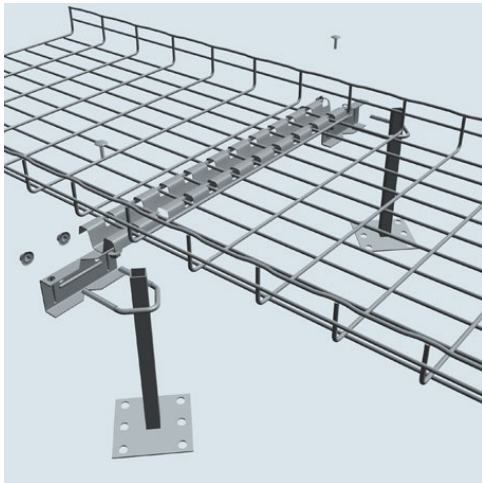

Cablofil
UNDERFLOOR BRIDGE KIT-BLACK (22W) [943180]
Part No. 943180

Cablofil Wiremesh Cable Tray concept based upon performance, safety and economy

Features & Benefits

three qualities which make Cablofil Wiremesh Cable Tray system preferred by installers. Cablofil adapts to the most complex configurations, and its structure gives maximum strength for minimum weight. The ease of creating fittings, carried out on site, as well as the wide range of unique and universal accessories gives complete freedom in routing combined with exceptionally fast installation.

Specifications

General Info

Product Line	Cablofil	Finish	Custom Painted
UPC Number	800388017726	Country Of Origin	United States
Type	Supports		

Dimensions

Product Width US	13.5 in	Product Weight US	2.46 lb
Product Volume US	0.172 cu ft	Product Depth US	22.0 in
Product Height US	1.0 in		