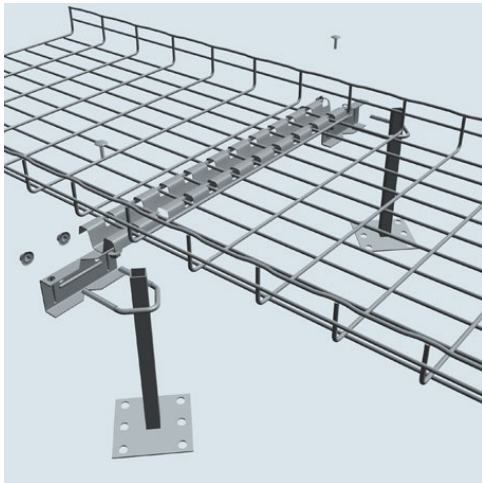

Cablofil
UNDERFLOOR BRIDGE KIT-PAINTED (22W)
Part No. 943181

Cablofil Wiremesh Cable Tray concept based upon performance, safety and economy

Features & Benefits

three qualities which make Cablofil Wiremesh Cable Tray system preferred by installers. Cablofil adapts to the most complex configurations, and its structure gives maximum strength for minimum weight. The ease of creating fittings, carried out on site, as well as the wide range of unique and universal accessories gives complete freedom in routing combined with exceptionally fast installation.

Specifications

General Info

Product Line	Cablofil	Finish	Custom Painted
UPC Number	800388017733	Country Of Origin	United States
Type	Supports		

Dimensions

Product Width US	13.5 in	Product Weight US	2.46 lb
Product Volume US	0.172 cu ft	Product Depth US	22.0 in
Product Height US	1.0 in		