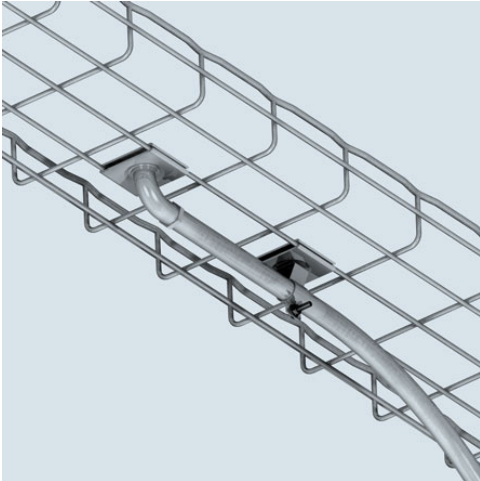

Cablofil
CH1KITEZ - 1" EMT RIGID HGR KIT [943194]
Part No. 943194

Cablofil Wiremesh Cable Tray concept based upon performance, safety and economy; three qualities which make Cablofil Wiremesh Cable Tray system preferred by installers. Cablofil adapts to the most complex configurations, and its structure gives maximum strength for minimum weight. The ease of creating fittings, carried out on site, as well as the wide range of unique and universal accessories gives complete freedom in routing combined with exceptionally fast installation.

Features & Benefits

Secures conduit to Cablofil tray.

For Bottom Mounting - works with all Cablofil tray. For Side Mounting - works only with CF 105 and CF 150 tray series.

CE 40 CC attaches 1/2" to 1-1/4" conduit diameters.

CH Kit secures 1/2" to 4" conduit diameters.

CH Kit includes: two CE 40 washers, one EZ BN 1/4 and one Conduit Hanger.

Specifications

General Info

Product Line	Cablofil	Finish	Electrozinc
UPC Number	800388239975	Country Of Origin	United States
Type	Accessories		

Dimensions

Product Width US	4.5 in	Product Weight US	0.31 lb
Product Volume US	0.022 cu ft	Product Depth US	5.75 in
Product Height US	1.5 in		

Buy American Act Compliance

BAA	Yes
-----	-----

Additional Information