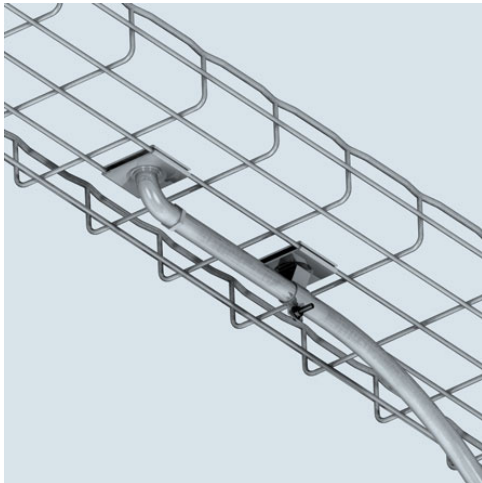

Cablofil  
CH114KITEZ- 1 1/4" EMT HGR KIT [943195]  
Part No. 943195

Cablofil Wiremesh Cable Tray concept based upon performance, safety and economy; three qualities which make Cablofil Wiremesh Cable Tray system preferred by installers. Cablofil adapts to the most complex configurations, and its structure gives maximum strength for minimum weight. The ease of creating fittings, carried out on site, as well as the wide range of unique and universal accessories gives complete freedom in routing combined with exceptionally fast installation.

## Features & Benefits

Secures conduit to Cablofil tray.

For Bottom Mounting - works with all Cablofil tray. For Side Mounting - works only with CF 105 and CF 150 tray series.

CE 40 CC attaches 1/2" to 1-1/4" conduit diameters.

CH Kit secures 1/2" to 4" conduit diameters.

CH Kit includes: two CE 40 washers, one EZ BN 1/4 and one Conduit Hanger.

### Dimensions

Product Width US	2.5 in	Product Weight US	0.34 lb
Product Volume US	0.005 cu ft	Product Depth US	3.0 in
Product Height US	1.125 in		