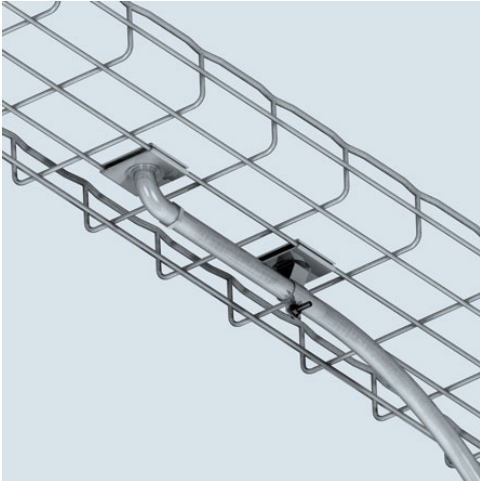

Cablofil
CH2KITEZ - 2" EMT RIGID HGR KIT [943197]
Part No. 943197

Cablofil Wiremesh Cable Tray concept based upon performance, safety and economy; three qualities which make Cablofil Wiremesh Cable Tray system preferred by installers. Cablofil adapts to the most complex configurations, and its structure gives maximum strength for minimum weight. The ease of creating fittings, carried out on site, as well as the wide range of unique and universal accessories gives complete freedom in routing combined with exceptionally fast installation.

Features & Benefits

Secures conduit to Cablofil tray.

For Bottom Mounting - works with all Cablofil tray. For Side Mounting - works only with CF 105 and CF 150 tray series.

CE 40 CC attaches 1/2" to 1-1/4" conduit diameters.

CH Kit secures 1/2" to 4" conduit diameters.

CH Kit includes: two CE 40 washers, one EZ BN 1/4 and one Conduit Hanger.

Specifications

General Info

Product Line	Cablofil	Finish	Electrozinc
UPC Number	800388239982	Country Of Origin	United States
Type	Accessories		

Dimensions

Product Width US	4.5 in	Product Weight US	1.29 lb
Product Volume US	0.018 cu ft	Product Depth US	7.0 in
Product Height US	1.0 in		

Buy American Act Compliance

BAA Yes

Additional Information

Product Environmental Profile	Yes
-------------------------------	-----
