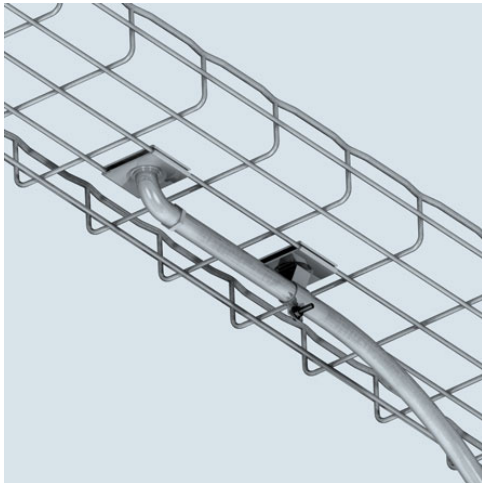

Cablofil
CH4KITEZ - 4" EMT RIGID HGR KIT [943201]
Part No. 943201

Cablofil Wiremesh Cable Tray concept based upon performance, safety and economy; three qualities which make Cablofil Wiremesh Cable Tray system preferred by installers. Cablofil adapts to the most complex configurations, and its structure gives maximum strength for minimum weight. The ease of creating fittings, carried out on site, as well as the wide range of unique and universal accessories gives complete freedom in routing combined with exceptionally fast installation.

Features & Benefits

Secures conduit to Cablofil tray.

For Bottom Mounting - works with all Cablofil tray. For Side Mounting - works only with CF 105 and CF 150 tray series.

CE 40 CC attaches 1/2" to 1-1/4" conduit diameters.

CH Kit secures 1/2" to 4" conduit diameters.

CH Kit includes: two CE 40 washers, one EZ BN 1/4 and one Conduit Hanger.

Specifications

General Info

Product Line	Cablofil	Finish	Electrozinc
UPC Number	800388469020	Country Of Origin	United States
Type	Accessories		

Dimensions

Product Width US	4.5 in	Product Weight US	0.97 lb
Product Volume US	0.024 cu ft	Product Depth US	6.75 in
Product Height US	1.375 in		

Buy American Act Compliance

BAA Yes

Additional Information

Product Environmental Profile	Yes
-------------------------------	-----
