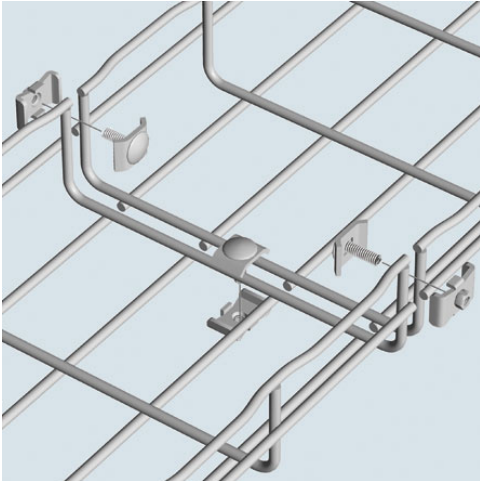

Cablofil  
**SPLICE WASHER KIT-EZ (50 PCS) [943215]**  
Part No. 943215

Cablofil Wiremesh Cable Tray concept based upon performance, safety and economy

## Features & Benefits

Cablofil's Wiremesh Cable Tray concept is based on performance, safety, and economy. These three qualities make the Cablofil Wiremesh Cable Tray system preferred by installers

Cablofil adapts to the most complex configurations

Structure provides maximum strength for minimum weight

Ease of creating fittings on-site

Wide range of unique and universal accessories

Complete freedom in routing

Exceptionally fast installation

### Dimensions

Product Width US	4.0 in	Product Weight US	3.129 lb
Product Volume US	0.024 cu ft	Product Depth US	8.25 in
Product Height US	1.25 in		