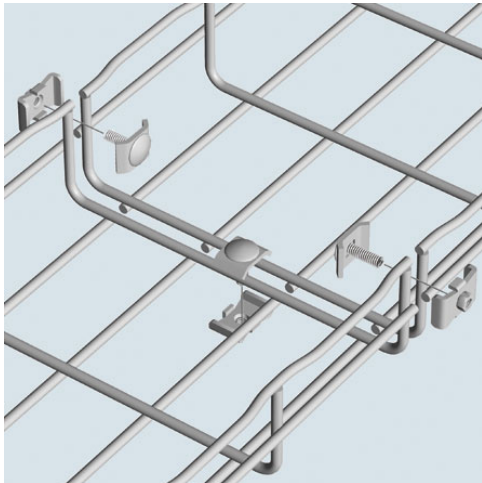

Cablofil  
**SPLICE WASHER KIT-STAINLESS (50 PCS) [943218]**  
Part No. 943218

Cablofil Wiremesh Cable Tray concept based upon performance, safety and economy

## Features & Benefits

three qualities which make Cablofil Wiremesh Cable Tray system preferred by installers. Cablofil adapts to the most complex configurations, and its structure gives maximum strength for minimum weight. The ease of creating fittings, carried out on site, as well as the wide range of unique and universal accessories gives complete freedom in routing combined with exceptionally fast installation.

### General Info

Product Line	Cablofil	Finish	Stainless 316
UPC Number	800388017696	Country Of Origin	China

### Dimensions

Product Width US	4.0 in	Product Weight US	3.129 lb
Product Volume US	0.024 cu ft	Product Depth US	8.25 in
Product Height US	1.25 in		