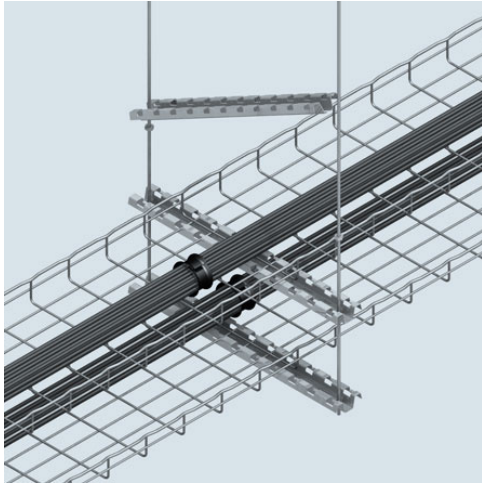

**Cablofil**  
**1/4" Slip On Lock Nut (2 PCS) [943351]**  
Part No. 943351

Choose from an extensive selection of metallic ladder tray with a variety of rung and bottom styles to choose from. Finishes include steel, 304L and 316L stainless steel to meet the needs of any application. Rail heights range from 4" to 7" and width sizes are available up to 36".

## Features & Benefits

Allows the user to slip the nut onto a rod, without actually threading it. Ideal for when nuts must be added to a rod, but cannot be threaded due to previously-installed equipment.

### Dimensions

Product Width US	0.75 in	Product Weight US	0.04 lb
Product Depth US	1.5 in	Product Height US	0.25 in