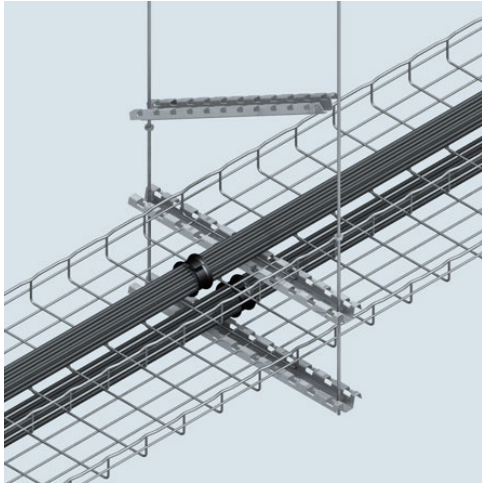

Cablofil  
3/8" Slip On Lock Nut (2 PCS) [943352]  
Part No. 943352

Cablofil Wiremesh Cable Tray concept based upon performance, safety and economy

## Features & Benefits

three qualities which make Cablofil Wiremesh Cable Tray system preferred by installers. Cablofil adapts to the most complex configurations, and its structure gives maximum strength for minimum weight. The ease of creating fittings, carried out on site, as well as the wide range of unique and universal accessories gives complete freedom in routing combined with exceptionally fast installation.