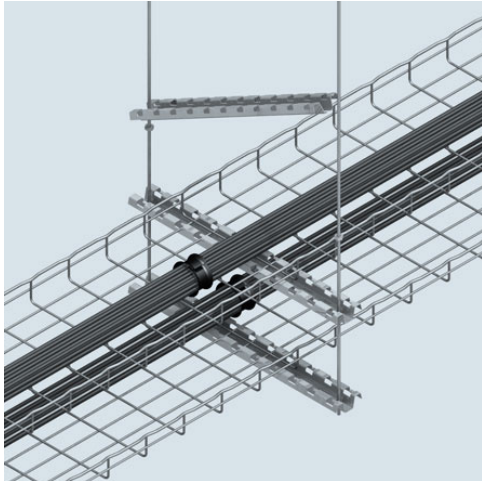

Cablofil  
1/2" Slip On Lock Nut Stainless 304 (2 PCS) [943356]  
Part No. 943356

Cablofil Wiremesh Cable Tray concept based upon performance, safety and economy

## Features & Benefits

three qualities which make Cablofil Wiremesh Cable Tray system preferred by installers. Cablofil adapts to the most complex configurations, and its structure gives maximum strength for minimum weight. The ease of creating fittings, carried out on site, as well as the wide range of unique and universal accessories gives complete freedom in routing combined with exceptionally fast installation.