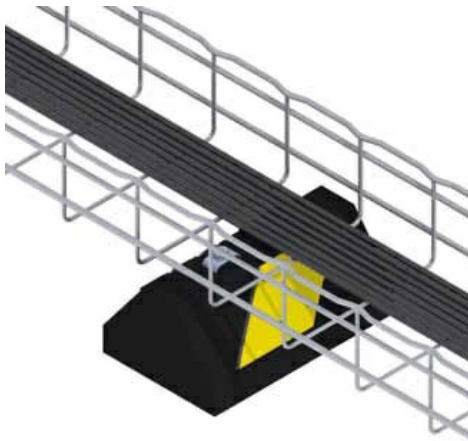

**Cablofil**  
**CPORT Strut Ext 12Hx16W [943606]**  
 Part No. 943606

Cablo-Port is a UV and Weather resistant rubber base that creates a cushion between rooftop mounted equipment and sensitive roofing materials. Available in two styles, the Standard style is perfect for smaller loads and tight spaces and the Widebody design provides a broad base to minimize roof pressure and a larger area for glue application. Cablo-Port is also available with a wide variety of pre-mounted support options, including FAS P and Channel.

## Features & Benefits

**Non Penetrating Weather Resistant Bases:** 100% recycled bases won't deteriorate over time. UV resistant rubber supports 1000lb/ft. Composite material accepts screws or other mechanical fasteners. Choice of two base styles -- standard or widebody.

**Green Buildings:** 100% recycled rubber construction assists with building qualification for LEED credits.

**Pre-installed Supports:** Multiple support options designed to speed installation. Slotted Channel supports ladder tray, wire mesh tray and tubing

**Wide Variety of Support Options:** Height adjustability bridges rooftop gaps, structures, or other utility pathways. Angled to adapt to any roof pitch. Multiple level for stacking cable pathways.

**Improves Safety:** Reflective safety strip keeps cable pathways visible on dark roofs and in low light conditions.