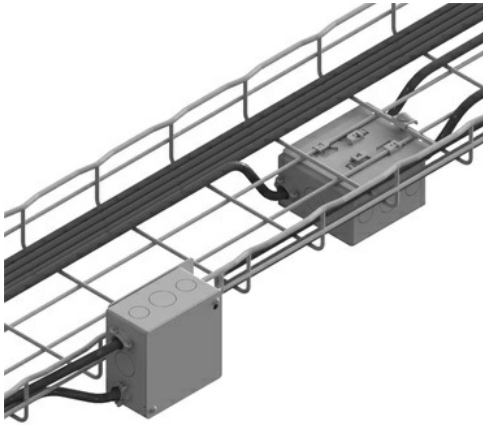

## Cablofil 4" METAL TWIST-ON ELECTRICAL BOX KIT [944478]

Part No. 944478

This junction box can be directly installed on the side, bottom or corner of any CF series Cablofil wire mesh tray. Unique design allows secure attachment with a 45° twist. Available in two sizes, TC4 and TC5 junction box assemblies feature quality construction and bonding holes for quick and secure attachment.

### Features & Benefits

Easy Attachment: Easy 45 degree twist-on attachment to any CF Series Cablofil tray.

Two Sizes: Available in 4" and 4.7" box sizes.

Box feature standard knockouts on 4 sides.

Kit includes: Covers, mounting screws, mounting bracket, box and bonding hardware.

#### Dimensions

Product Width US	4.0 in	Product Weight US	1.47 lb
Product Volume US	0.027 cu ft	Product Depth US	4.75 in
Product Height US	2.5 in		